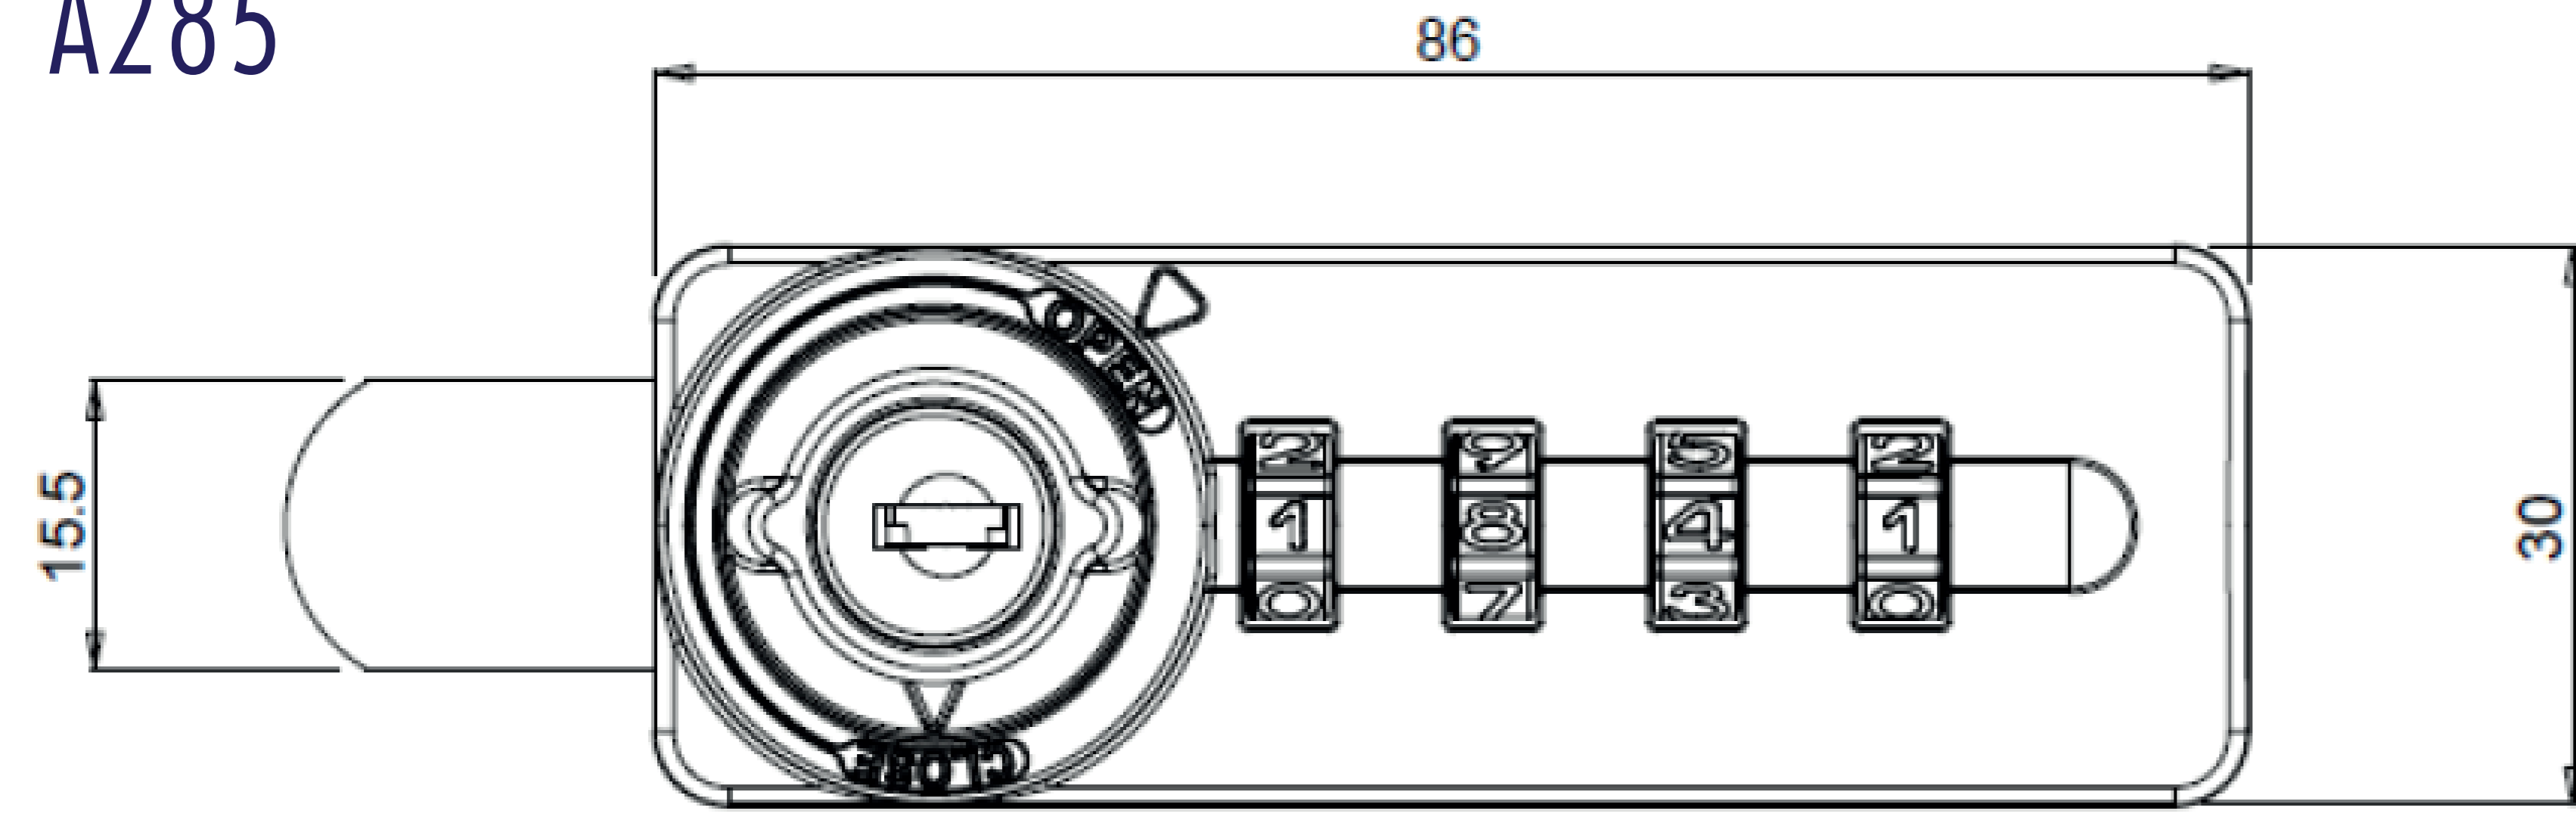

A285

Surface mounting

Flush mounting

A286

Surface mounting

Flush mounting

A285 & A286

Cijferslot

Serrure à chiffres

Zahlenschloss

LOGGERE
ROOM FOR FUNCTIONAL DESIGN