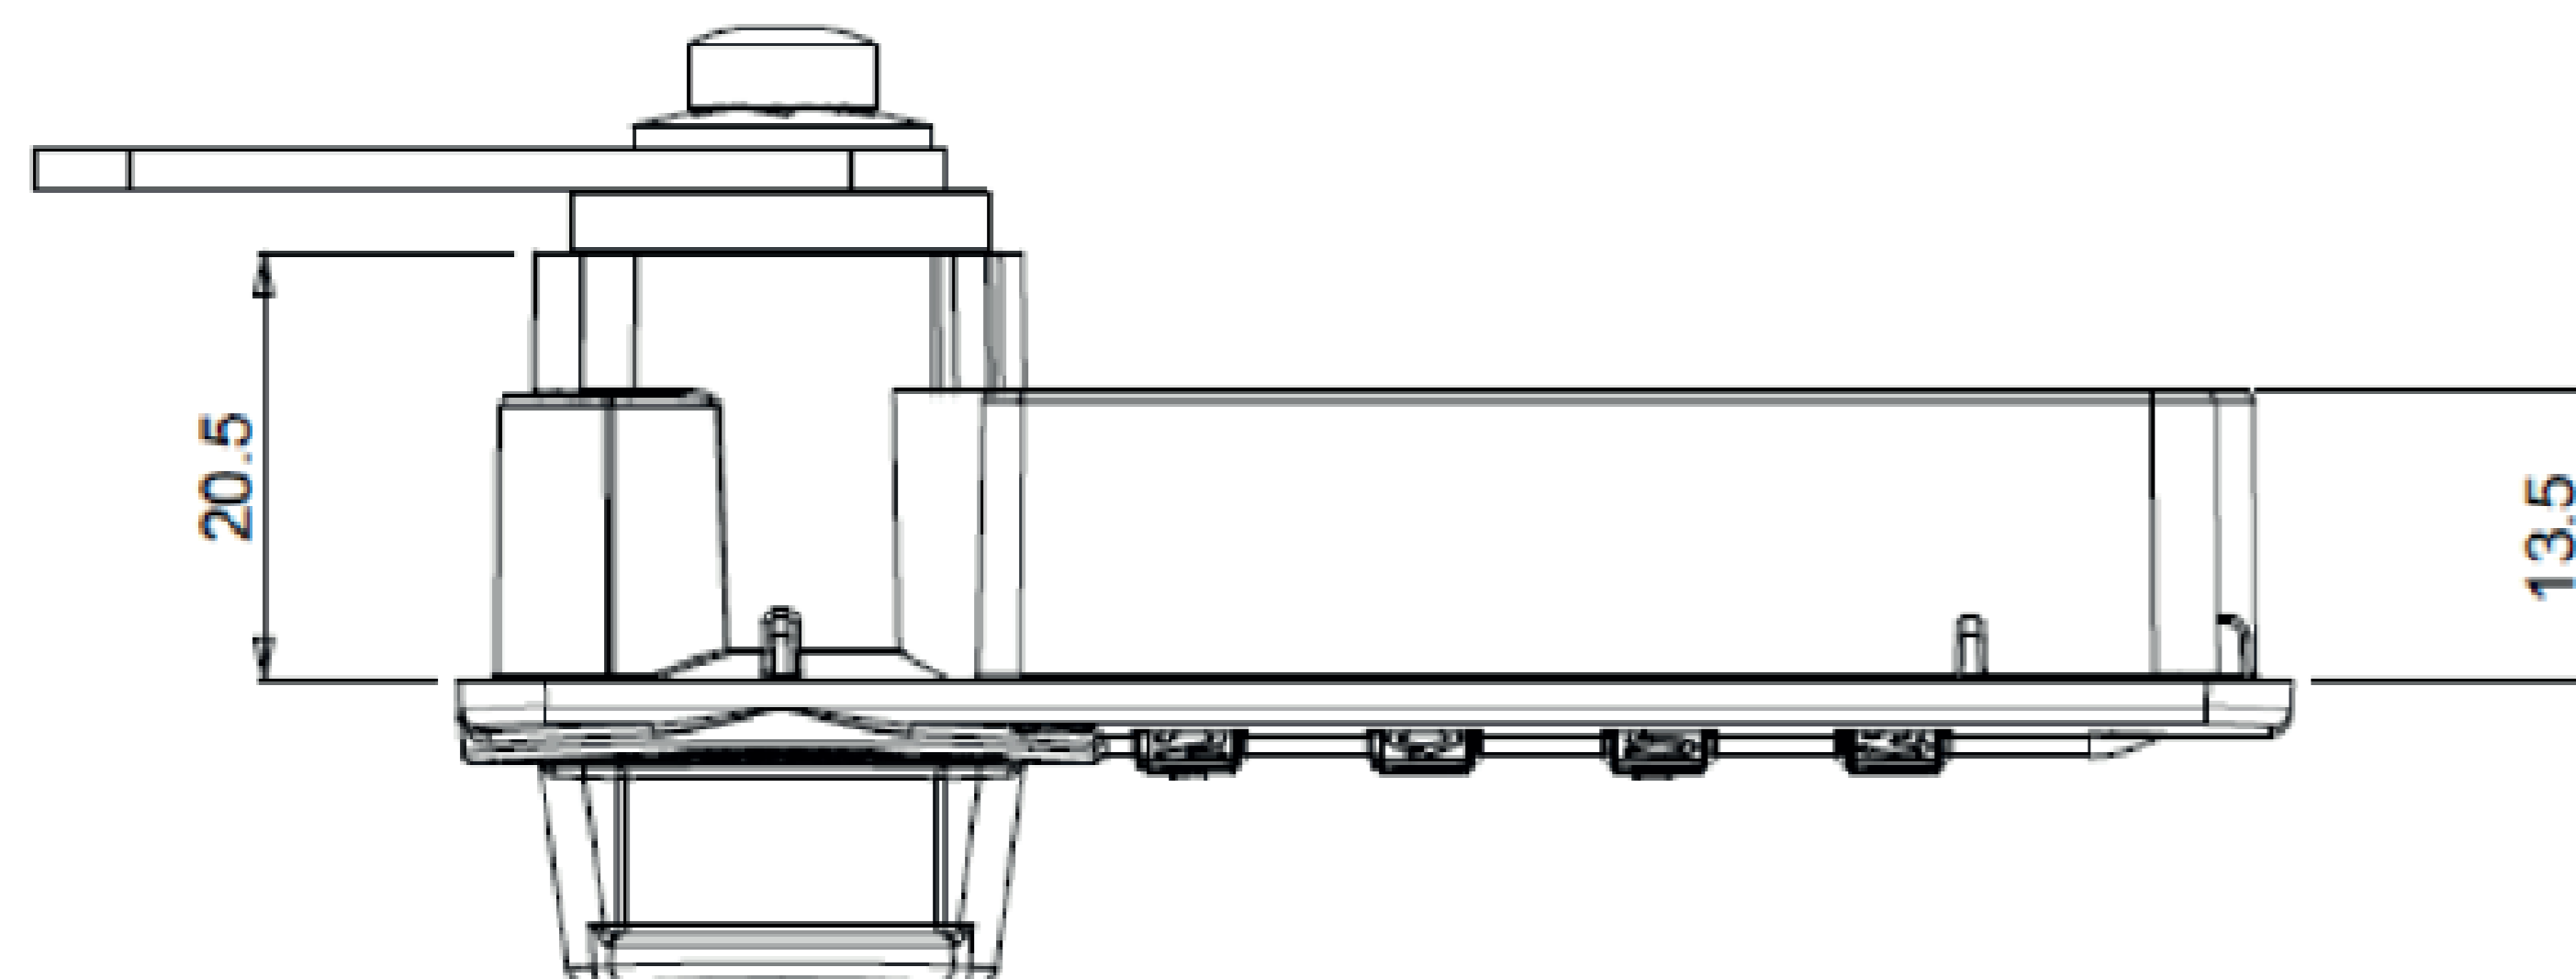

A285

Surface mounting

Flush mounting

A286

Surface mounting

Flush mounting

A285 & A286

Cijferslot

Serrure à chiffres

Zahlenschloss

LOGGERE
ROOM FOR FUNCTIONAL DESIGN