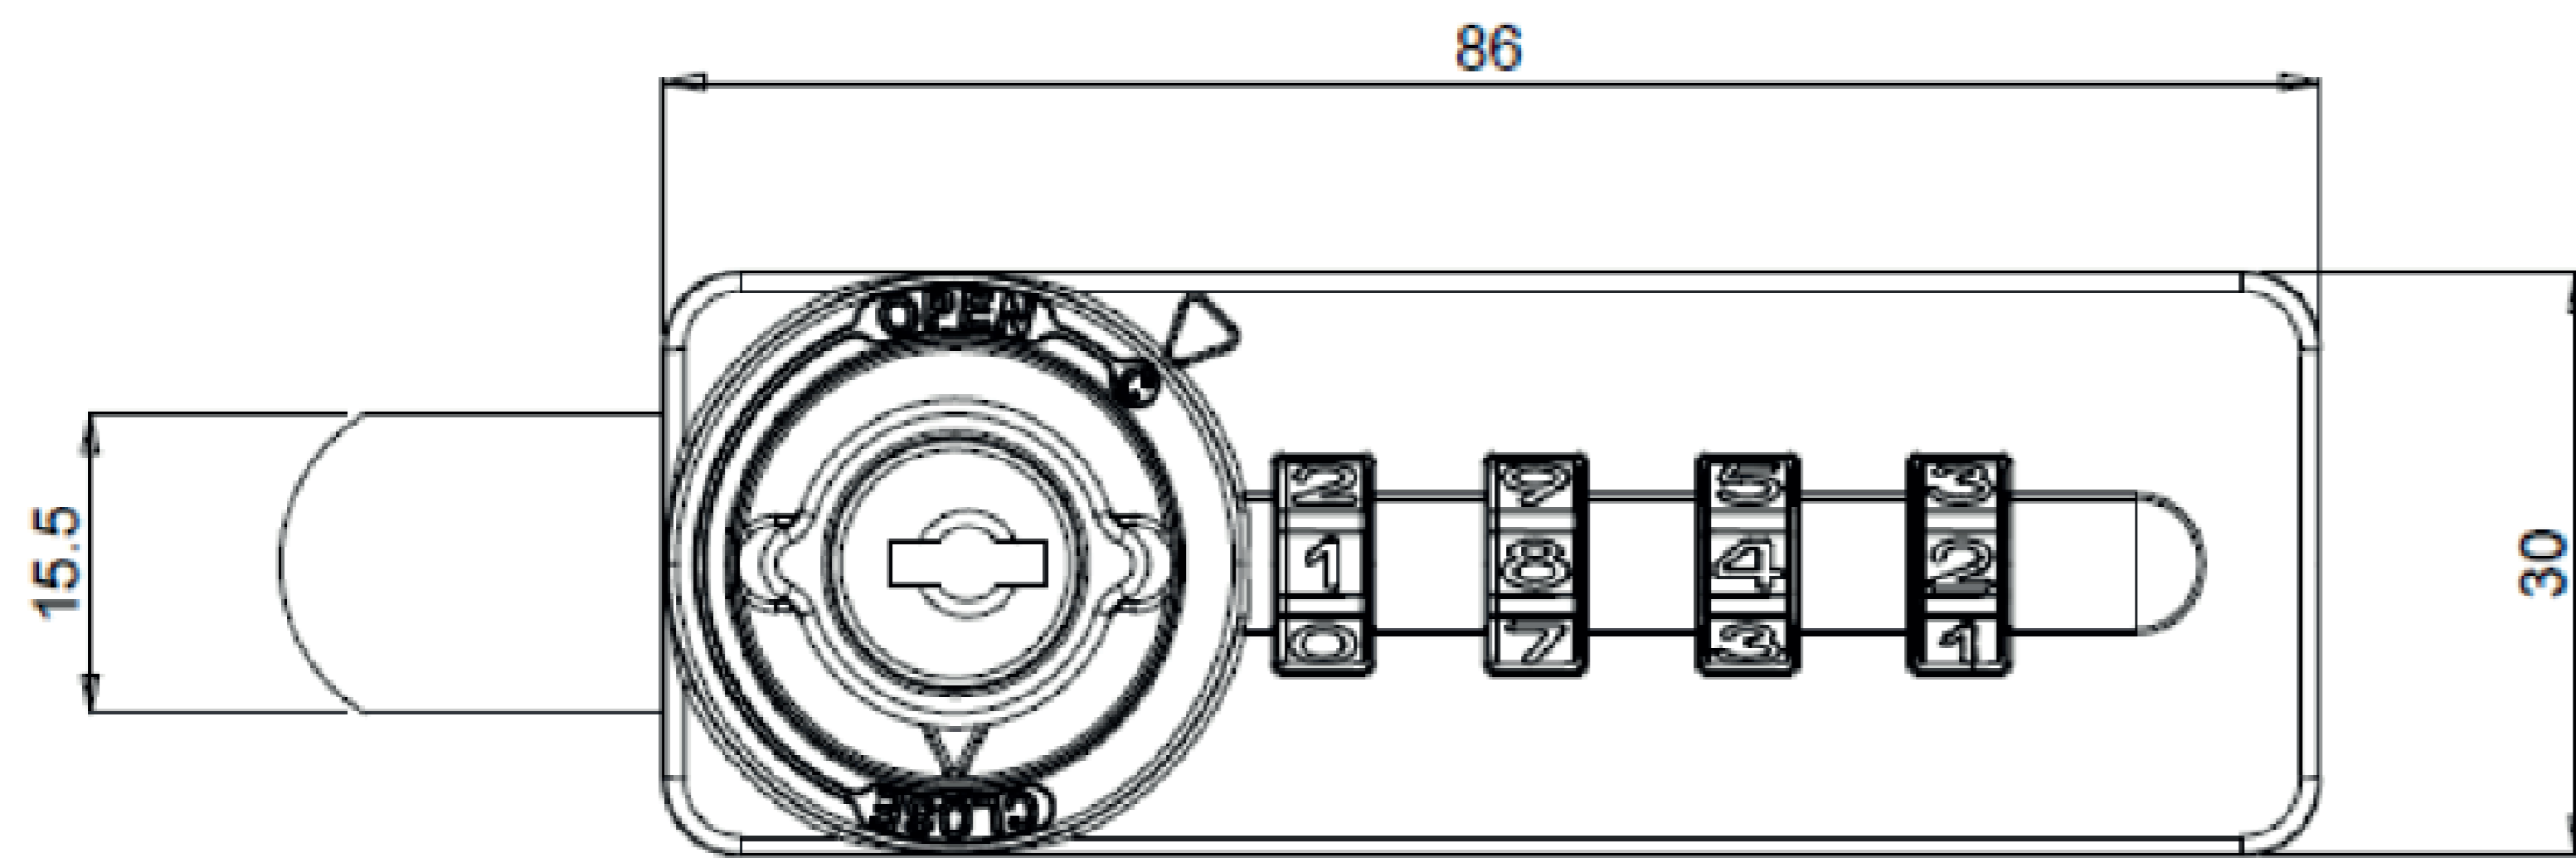

A285

Surface mounting

Flush mounting

A286

Surface mounting

Flush mounting

A285 & A286

Cijferslot

Serrure à chiffres

Zahlenschloss

LOGGERE
ROOM FOR FUNCTIONAL DESIGN