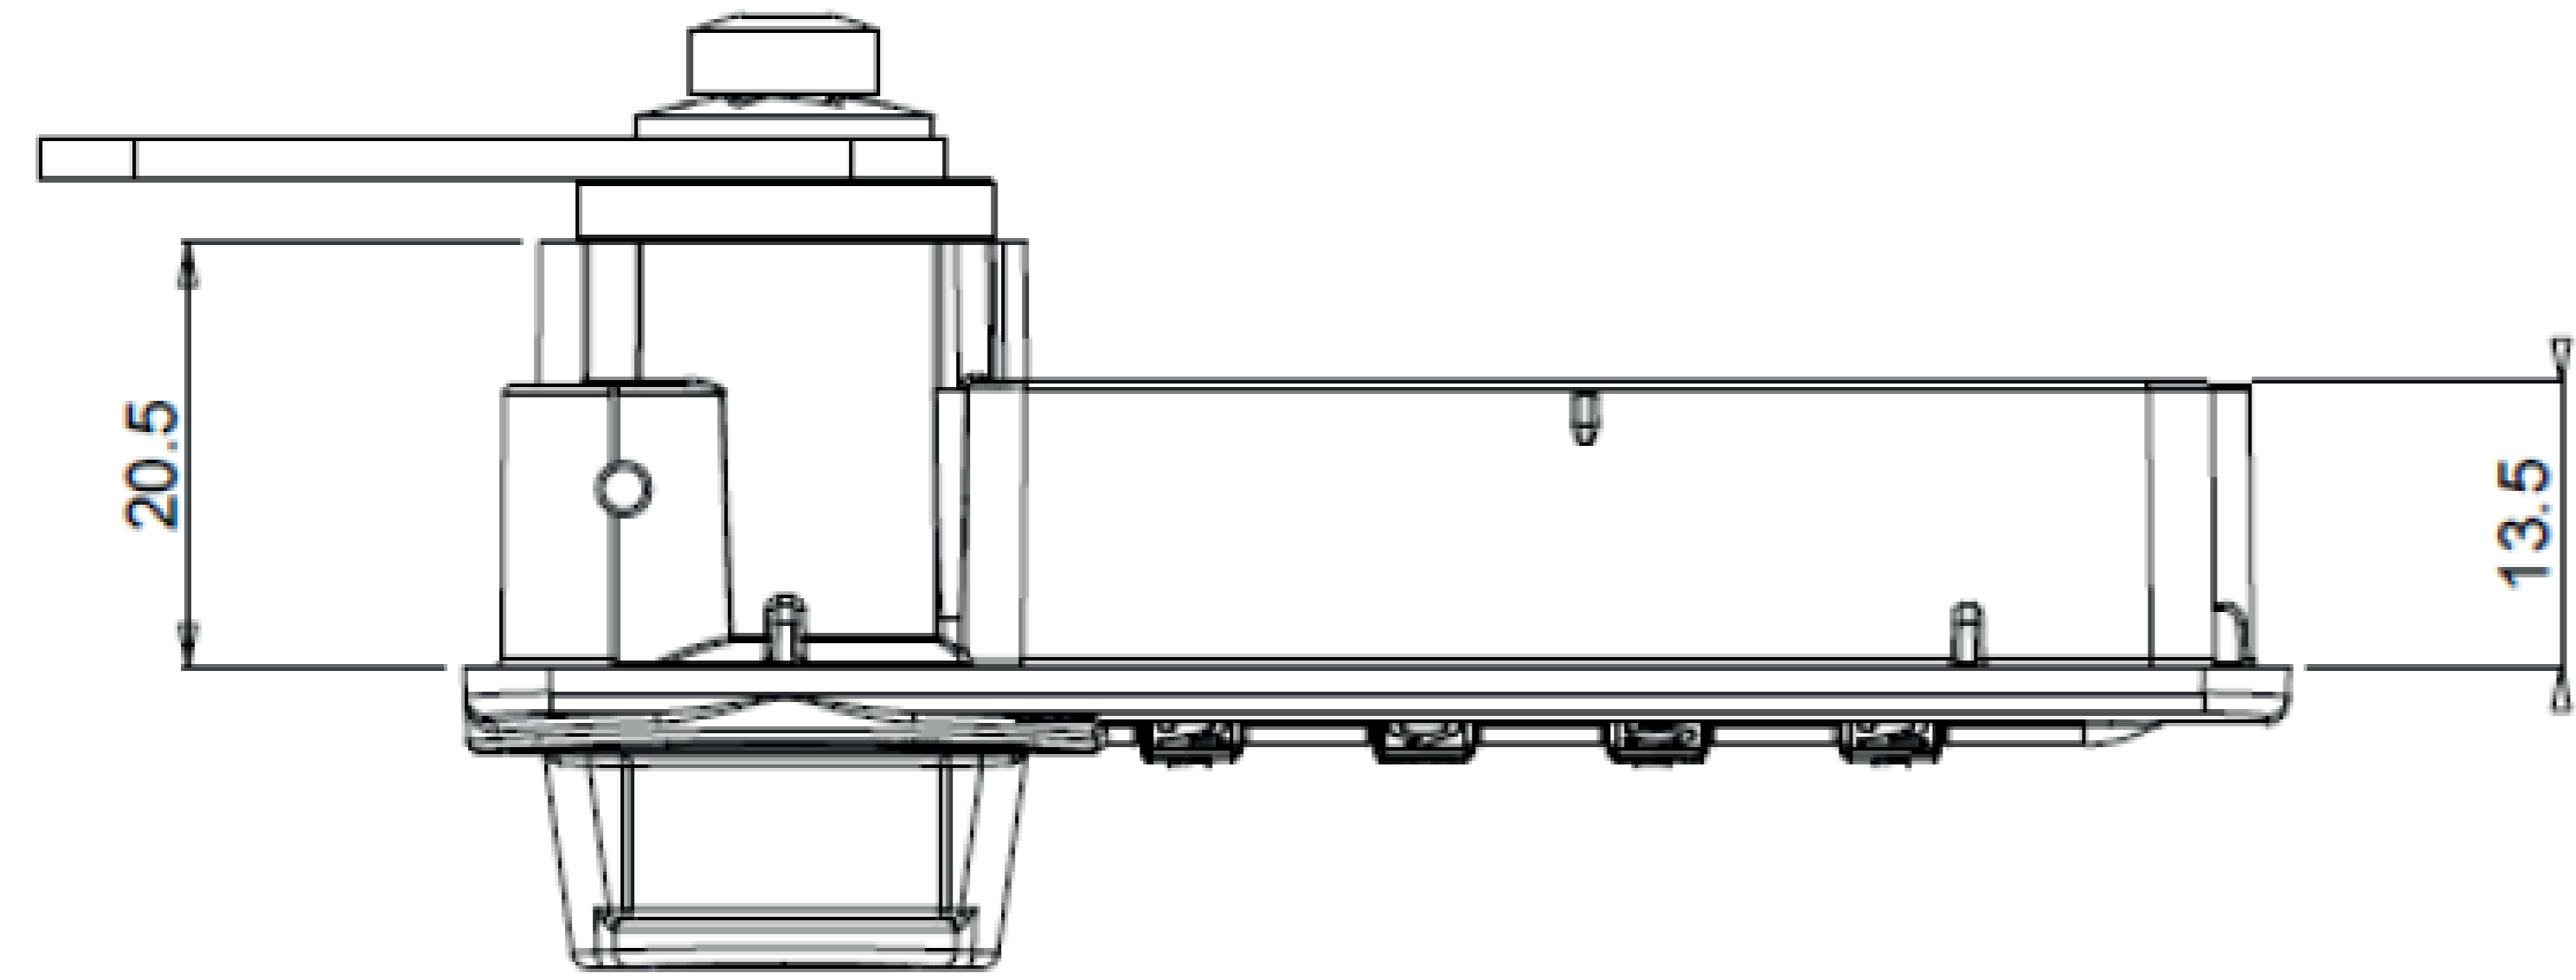

A285

Surface mounting

Flush mounting

A286

Surface mounting

Flush mounting

A285 & A286

Cijferslot

Serrure à chiffres

Zahlenschloss

LOGGERE
ROOM FOR FUNCTIONAL DESIGN