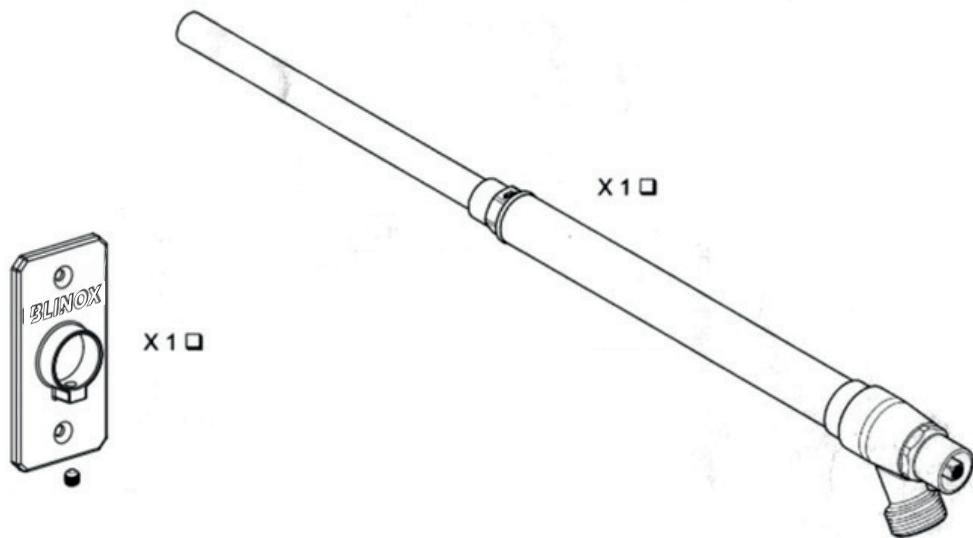

DESIGNED TO LAST

BLINOX

BY LOGGERE

**Kappa
980700**

NL Handleiding

EN Manual

FR Manuel

DE Handbuch