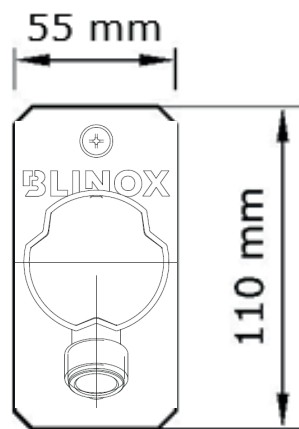

DESIGNED TO LAST

BLINOX

BY LOGGERE

**Kappa
980700**

NL Handleiding

EN Manual

FR Manuel

DE Handbuch